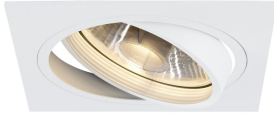

## Specifications SLV New Tria 1 Spot Aluminium White Square | Cutout 150mm - Suitable for 1x GU10 (AR111)

[View Product](#)

### Fixture Information

Including bulb	No
Amount of bulbs required	1
Mounting Method	Recessed
Cut out (mm)	150
IP-rating	IP20

Housing	Aluminium
Colour of the Fixture	White
Emergency Lighting	No Emergency Unit
Tiltable	No
Fixture Connection	Terminal block
Series	New Tria

## Dimensions

Length (mm)	165
Width (mm)	165
Height (mm)	125