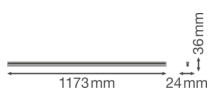

Specifications Ledvance LED Batten Linear Compact High Output 20W  
2000lm - 840 Cool White | 120cm

[View Product](#)

## Technical Information

Technology	LED Integrated
Voltage (V)	220-240
Dimmable	Not Dimmable
Colour of Light	White
Colour Code	840 Cool White
Colour temperature (Kelvin)	4000 Cool White
Colour Rendering (Ra)	80-89
Light colour options	Single Color
Luminous Efficacy (lm/W)	100
Power factor	>0.50
Including bulb	Yes
Suitable for Outdoor	No
Length	120cm
Product Type Category	LED Batten

## Fixture Information

---

Mounting Method	Surface
IP-rating	IP20
Impact Protection (IK)	IK03 - 0.35 joule
Housing	PC (Polycarbonate)
Colour of the Fixture	White
Colour of material	White
Emergency Lighting	No Emergency Unit
Series	Linear

## Dimensions

---

Length (mm)	1173
Width (mm)	24
Height (mm)	36