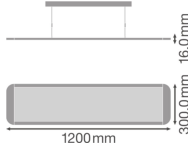

Specifications Ledvance LED Panel
Direct/Indirect 36W 3850lm - 830
Warm White | 120x30cm - UGR <19

[View Product](#)

General Information

SKU	236819
EAN	4058075144606
Brand	Ledvance
Manufacturer Name	PANEL D/I 1200 36W/3000K UGR19
Any Lamp all-in warranty	5 Years
Average Lifetime (h)	60000
Series	PANEL DIRECT/INDIRECT 1200 UGR19

Technical Information

Technology	LED Integrated
Voltage (V)	220-240
Dimmable	Not Dimmable
Colour Code	830 Warm White
Colour temperature (Kelvin)	3000 Warm White
Colour Rendering (Ra)	80-89
Colour of Light	White
Light colour options	Single Color
Luminous Efficacy (lm/W)	100
IP-rating	IP20
Impact Protection (IK)	IK03 - 0.35 joule

Housing	Aluminium
---------	-----------

Colour of material	White
--------------------	-------

Dimensions

LED panel size	120x30cm
----------------	----------

Length (mm)	1195
-------------	------

Width (mm)	295
------------	-----