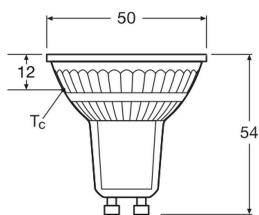

Specifications Ledvance LED Reflector GU10 PAR16 2.4W 230lm 36d - 830 Warm White | Replaces 35W

[View Product](#)

General Information

SKU	256907
EAN	4099854457982
Brand	Ledvance
Manufacturer Name	LED PAR16 P 2.4W 830 GU10
Full box quantity	1
Any Lamp all-in warranty	4 Years
Energy efficiency class	E
Average Lifetime (h)	15000

Technical Information

Technology	LED
Product Type Category	GU10 LED
Voltage (V)	220-240
Beam Angle (degree)	36
Dimmable	Not Dimmable
Cap / Base	GU10
Colour Code	830 Warm White
Colour temperature (Kelvin)	3000 Warm White
Colour Rendering (Ra)	80-89
Colour of Light	White

Lamp Information

Bulb finish	Clear
-------------	-------

Series	LED PAR16 P
--------	-------------

Dimensions

Length (mm)	54
-------------	----

Diameter (mm)	50
---------------	----

Shape	Reflector
-------	-----------