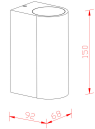

[View Product](#)

General Information

SKU	250630
EAN	5430004236023
Brand	D'Lite
Manufacturer Name	Vossem Aluminium body, clear glass diffuser, 220-240V/50-60Hz, 2xGU10 lampholder max:35W, bulb exclu
Any Lamp all-in warranty	2 Years

Technical Information

Technology	Fixture with Socket
Dimmable	Not Dimmable
Suitable for	GU10
Including bulb	No
Amount of bulbs required	2
Tiltable	No
Mounting Method	Wall mounted
Product Type Category	Decorative Lighting with Socket

Fixture Information

Fixture Connection	Cable
IP-rating	IP54