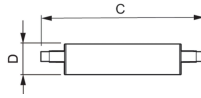

Specifications Philips Corepro LED Linear R7s 118mm 14W
1800lm - 840 Cool White | Dimmable - Replaces 120W

[View Product](#)

General Information

SKU	224256
EAN	8718696578810
Brand	Philips
Manufacturer Name	CorePro R7S 118mm 14-100W 840 D
Full box quantity	10
Any Lamp all-in warranty	2 Years
Energy efficiency class	E
Energy efficiency class old	A+
Average Lifetime (h)	15000

Technical Information

Technology	LED
Product Type Category	R7s LED
Voltage (V)	220-240
Dimmable	Dimmable
Cap / Base	R7s
Colour Code	840 Cool White
Colour temperature (Kelvin)	4000 Cool White
Colour Rendering (Ra)	80-89
Colour of Light	White
Light colour options	Single Color
Luminous Efficacy (lm/W)	128.6

Type of sensor	No Sensor
----------------	-----------

Lamp Information

EOC8	57881000
------	----------

Series	CorePro
--------	---------

Dimensions

Length (mm)	118
-------------	-----

Diameter (mm)	29
---------------	----