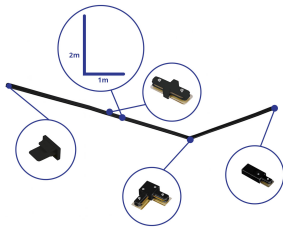

## Specifications Bright Choice Rail Set 1-Phase L 1 x 2 Meter Black | incl. End Cap, Power Connector and L - Connector

[View Product](#)

### General Information

SKU	254114
EAN	8719157064903
Brand	Bright Choice
Manufacturer Name	Complete L shaped 1-Phase Track Set Black – 1 x 2 meter incl. End Cap, Power Connector and L -Conne
Full box quantity	1
Any Lamp all-in warranty	3 Years

### Technical Information

Colour of the Fixture	Black
Product Type Category	Accessory - 1-Phase Track

### Dimensions

Length (mm)	1000
Height (mm)	20
Width (mm)	34